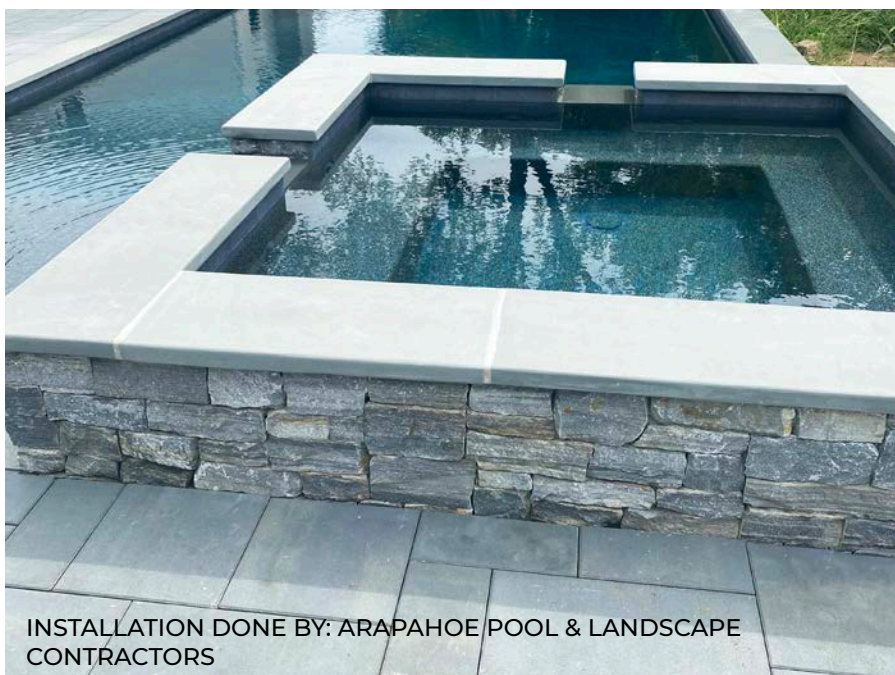

BONDVILLE LEDGESTONE

INSTALLATION DONE BY: ARAPAHOE POOL & LANDSCAPE CONTRACTORS