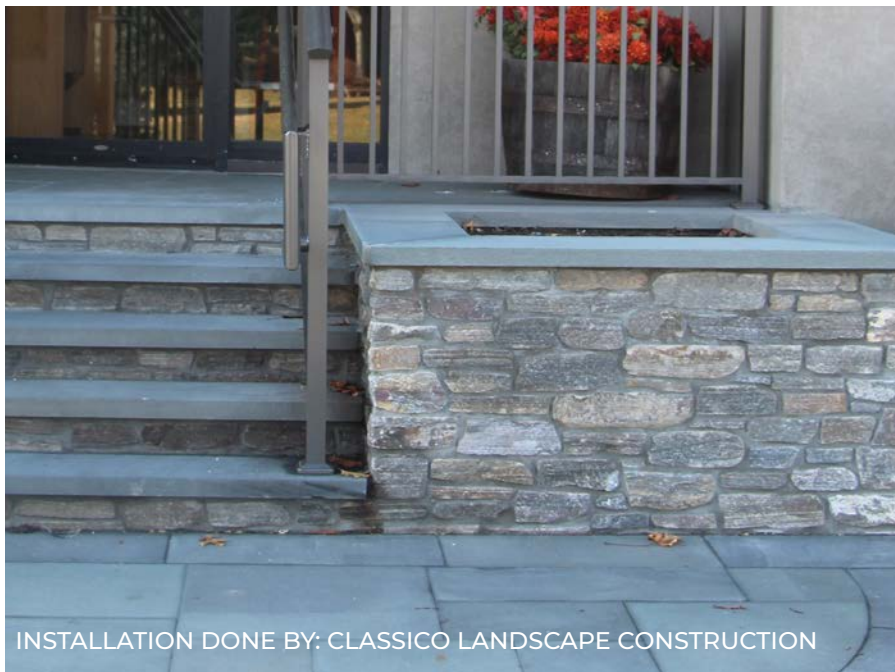

DORSET LEDGESTONE

INSTALLATION DONE BY: CLASSICO LANDSCAPE CONSTRUCTION

DORSET
LEDGESTONE

FLATS	
SQUARE FEET PER PALLET:	113
CORNERS	
LINEAR FEET PER PALLET:	82

20 DORSET LEDGESTONE

EQUINOX LEDGESTONE

FLATS	
SQUARE FEET PER PALLET:	113
CORNERS	
LINEAR FEET PER PALLET:	82