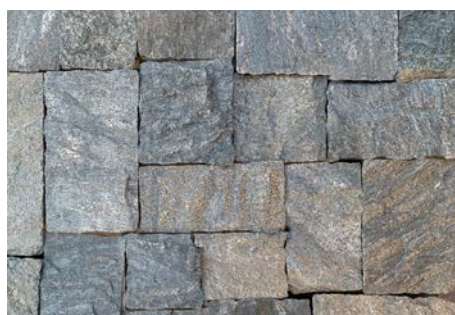

LONDON GOLD

MANCHESTER

PERU ASH GREY

PERU ASH GREY
(MUSHROOM TEXTURE)

NEW: WEST DOVER

WINHALL GOLD

FLATS	
SQUARE FEET PER PALLET:	113
CORNERS	
LINEAR FEET PER PALLET:	82

BENNINGTON GRAY SQUARE & RECTANGLES