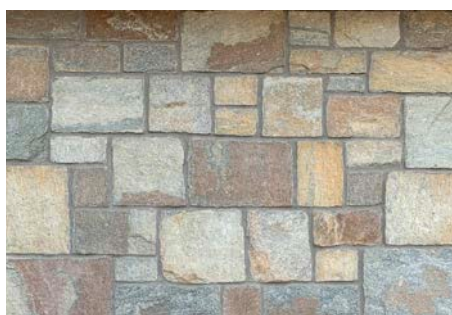

LONDON GOLD

MANCHESTER

PERU ASH GREY

PERU ASH GREY
(MUSHROOM TEXTURE)

NEW: WEST DOVER

WINHALL GOLD

FLATS	
SQUARE FEET PER PALLET:	113
CORNERS	
LINEAR FEET PER PALLET:	82

BENNINGTON GRAY SQUARE & RECTANGLES