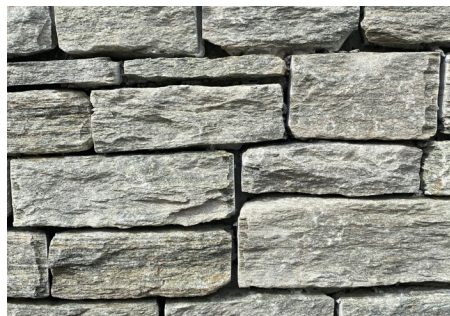

MT HOLLY LEDGESTONE

MT HOLLY
LEDGESTONE

FLATS	
SQUARE FEET PER PALLET:	113
CORNERS	
LINEAR FEET PER PALLET:	82