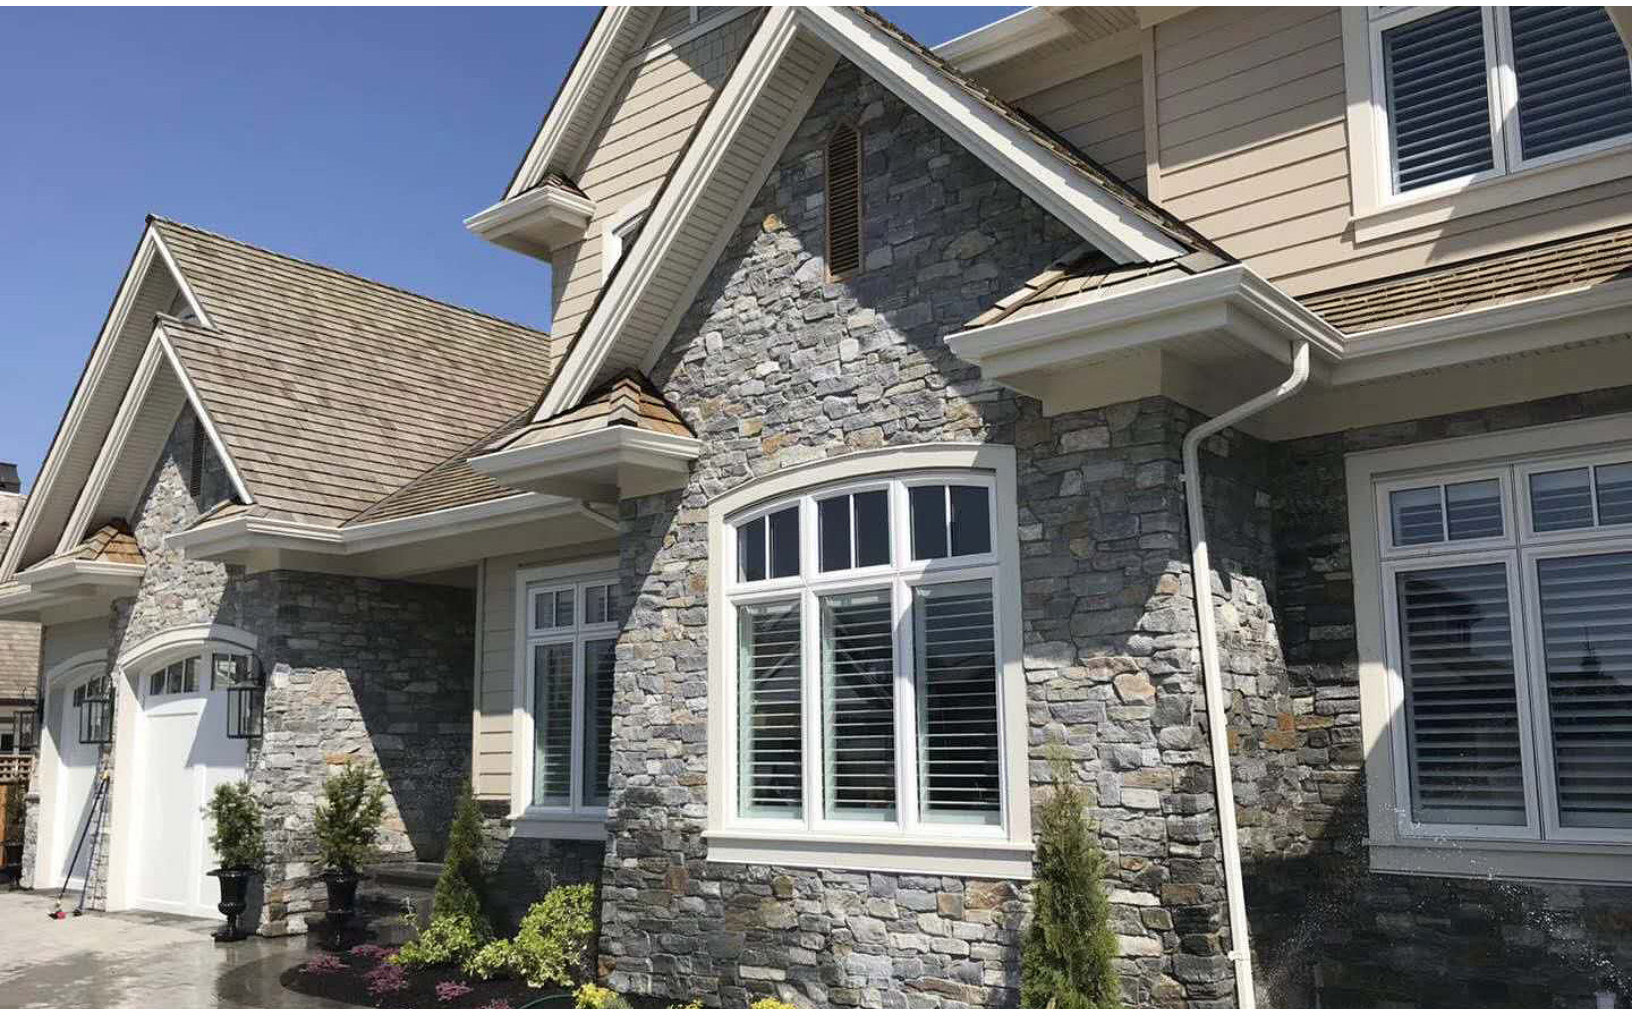

BONDVILLE LEDGESTONE

INSTALLATION DONE BY: ARAPAHOE POOL & LANDSCAPE CONTRACTORS